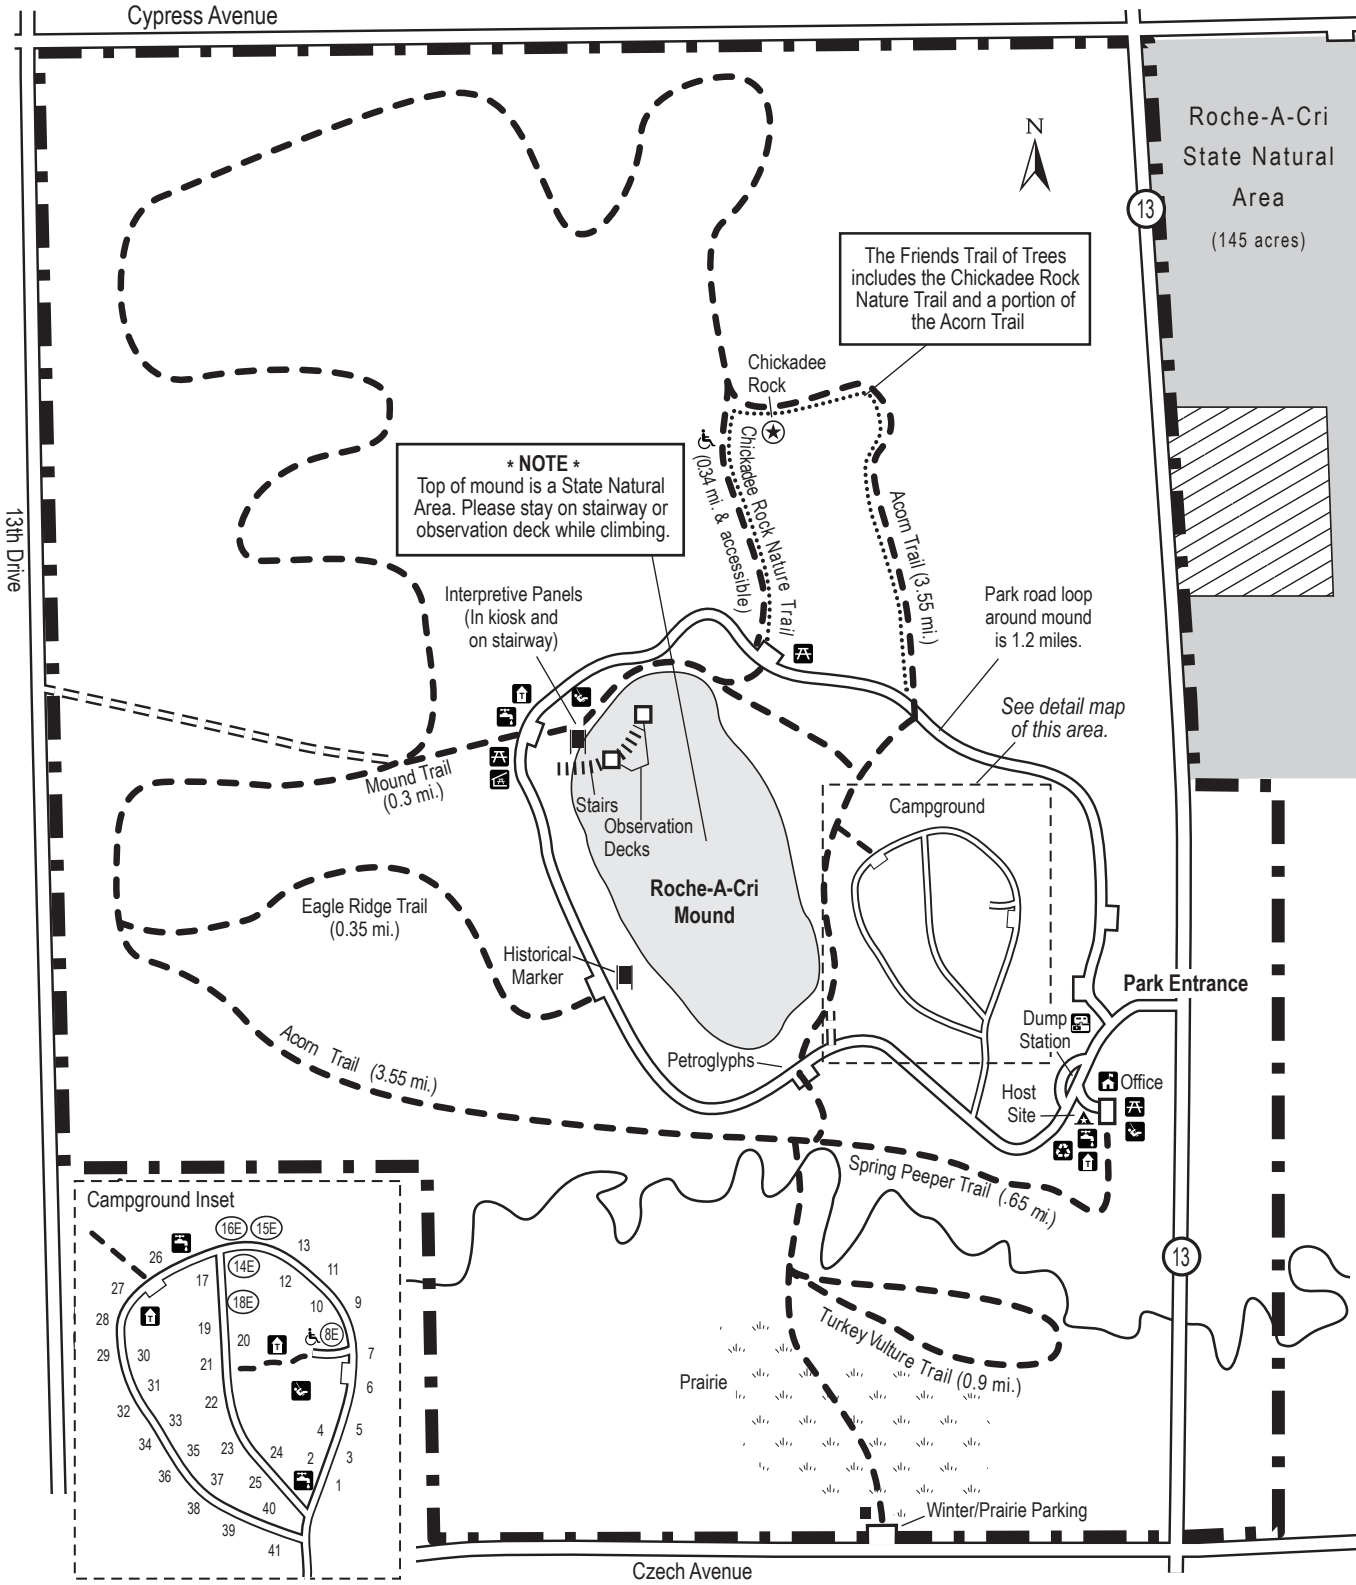

# Roche-A-Cri State Park Property Map

<b>KEY</b>	Park Boundary	Campsite	Picnic Area	Vault Toilets	Recycling/Garbage Station (for campers only)
	Trails (unsurfaced)	Electric Campsite	Playground	Water	Trail of Trees
	Service Road	Accessible	Picnic Shelter	Interpretive Panel	Privately owned property