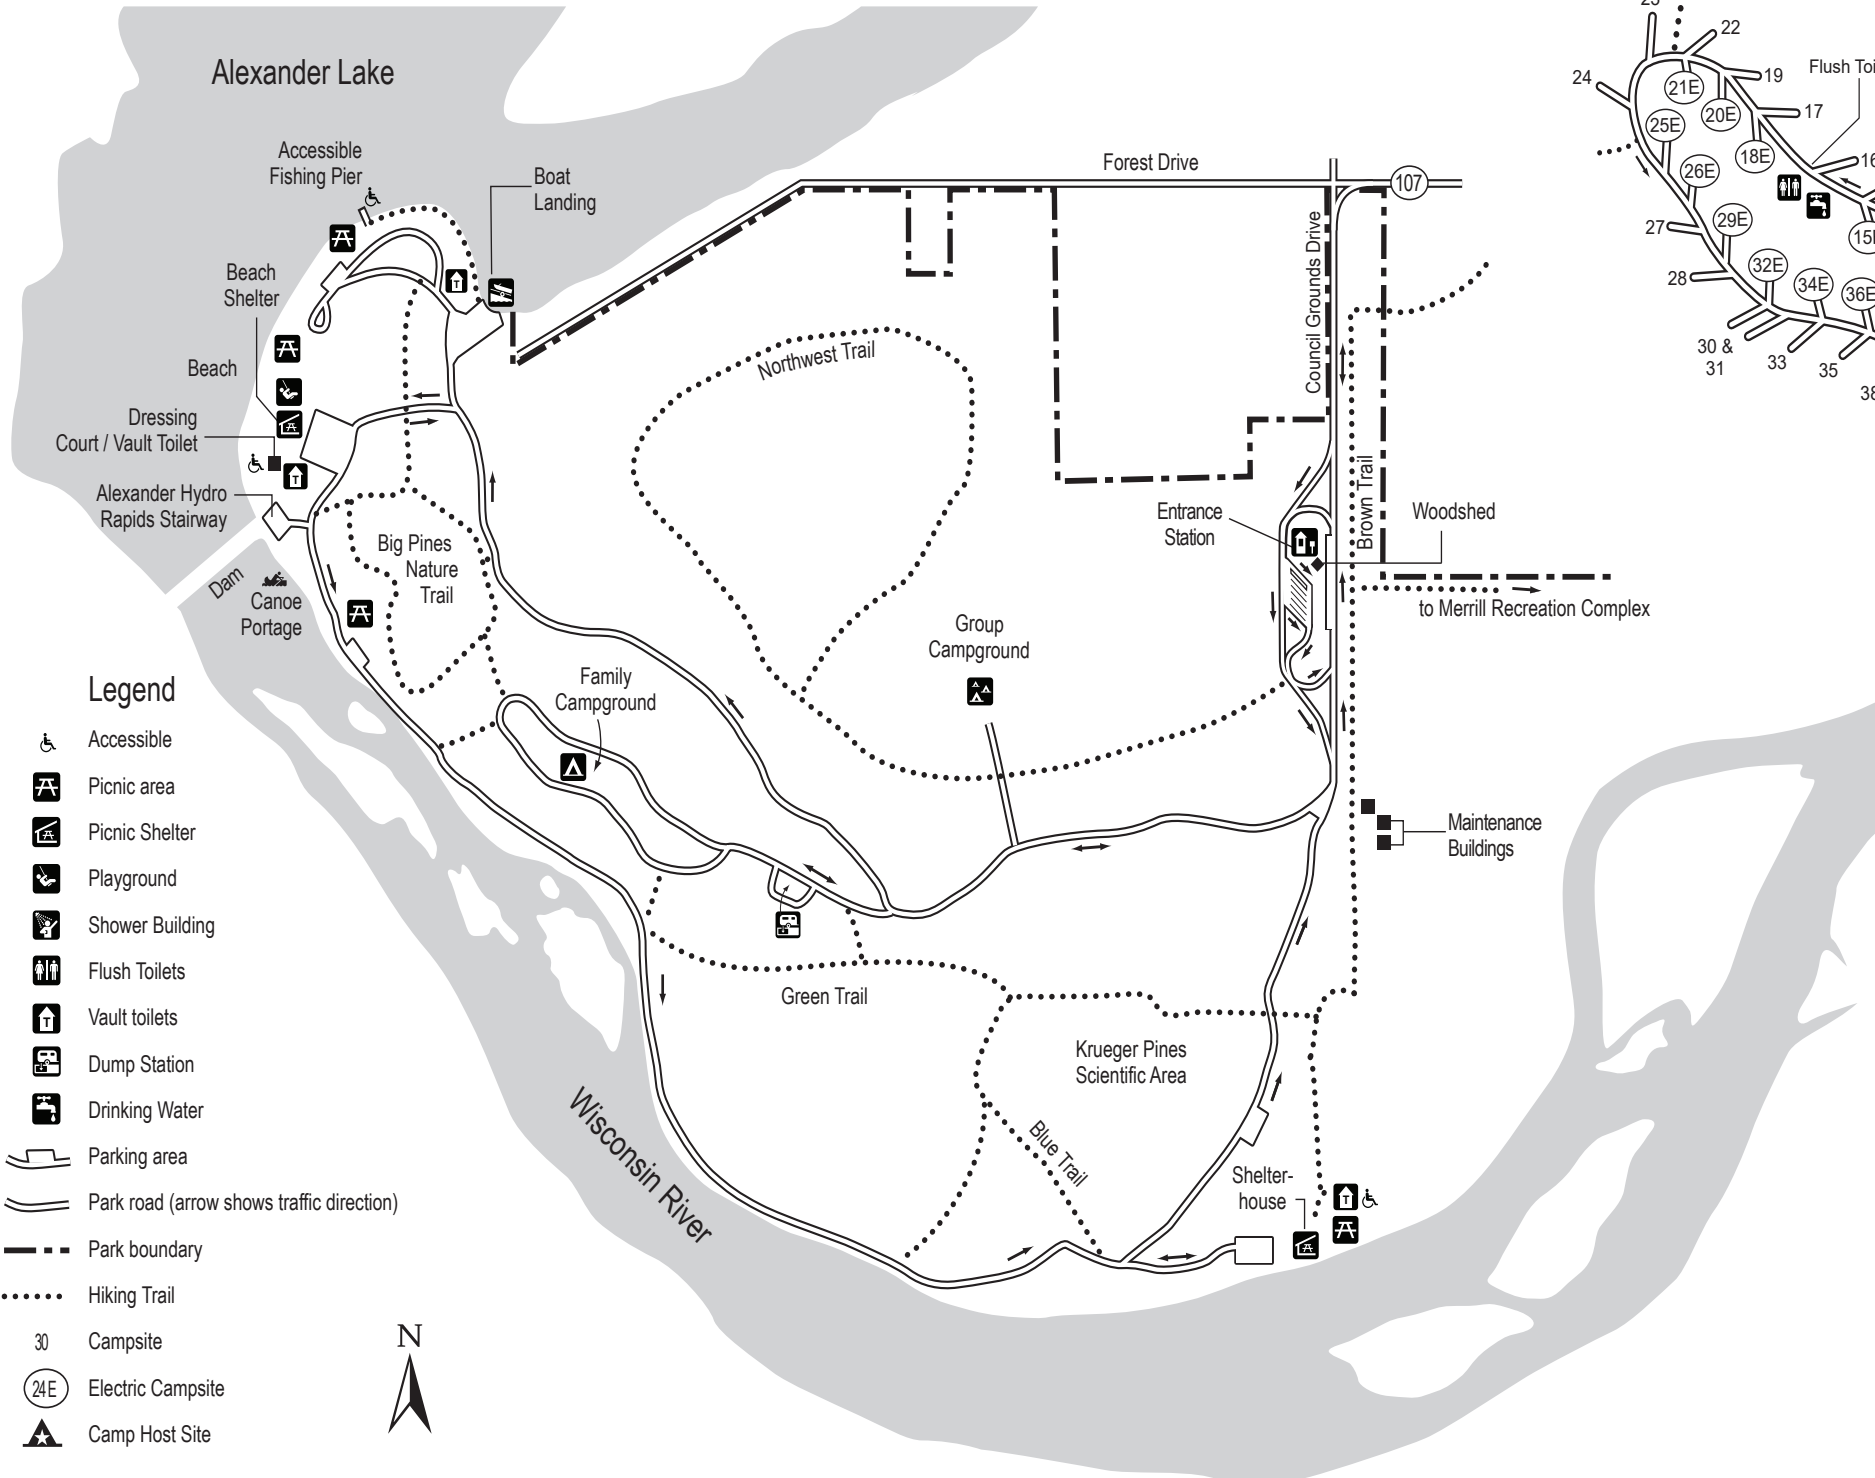

## Legend

- Accessible
- Picnic area
- Picnic Shelter
- Playground
- Shower Building
- Flush Toilets
- Vault toilets
- Dump Station
- Drinking Water
- Parking area
- Park road (arrow shows traffic direction)
- Park boundary
- Hiking Trail
- Campsite
- Electric Campsite
- Camp Host Site