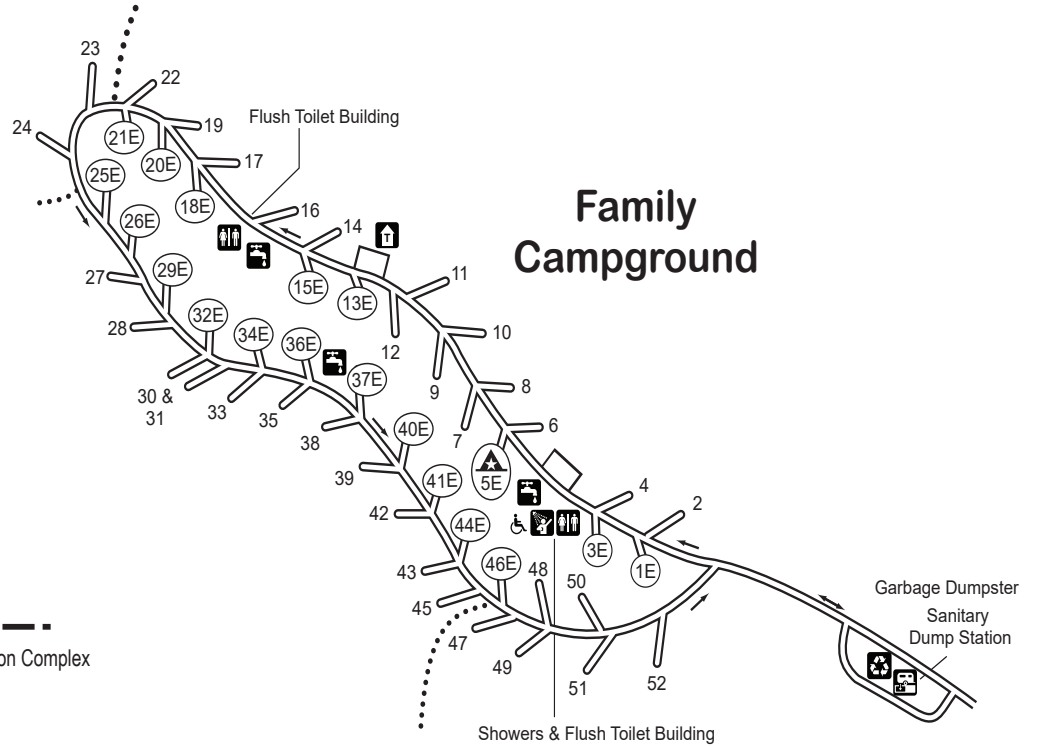

## Legend

- Accessible
- Picnic area
- Picnic Shelter
- Playground
- Shower Building
- Flush Toilets
- Vault toilets
- Dump Station
- Drinking Water
- Parking area
- Park road (arrow shows traffic direction)
- Park boundary
- Hiking Trail
- Campsite
- Electric Campsite
- Camp Host Site