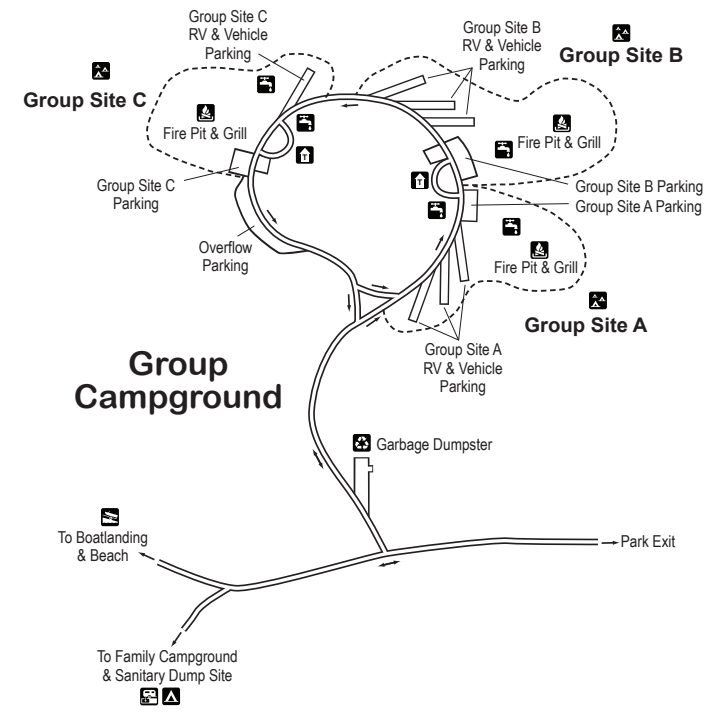

## Legend

- Accessible
- Picnic area
- Picnic Shelter
- Playground
- Shower Building
- Flush Toilets
- Vault toilets
- Dump Station
- Drinking Water
- Parking area
- Park road (arrow shows traffic direction)
- Park boundary
- Hiking Trail
- Campsite
- Electric Campsite
- Camp Host Site