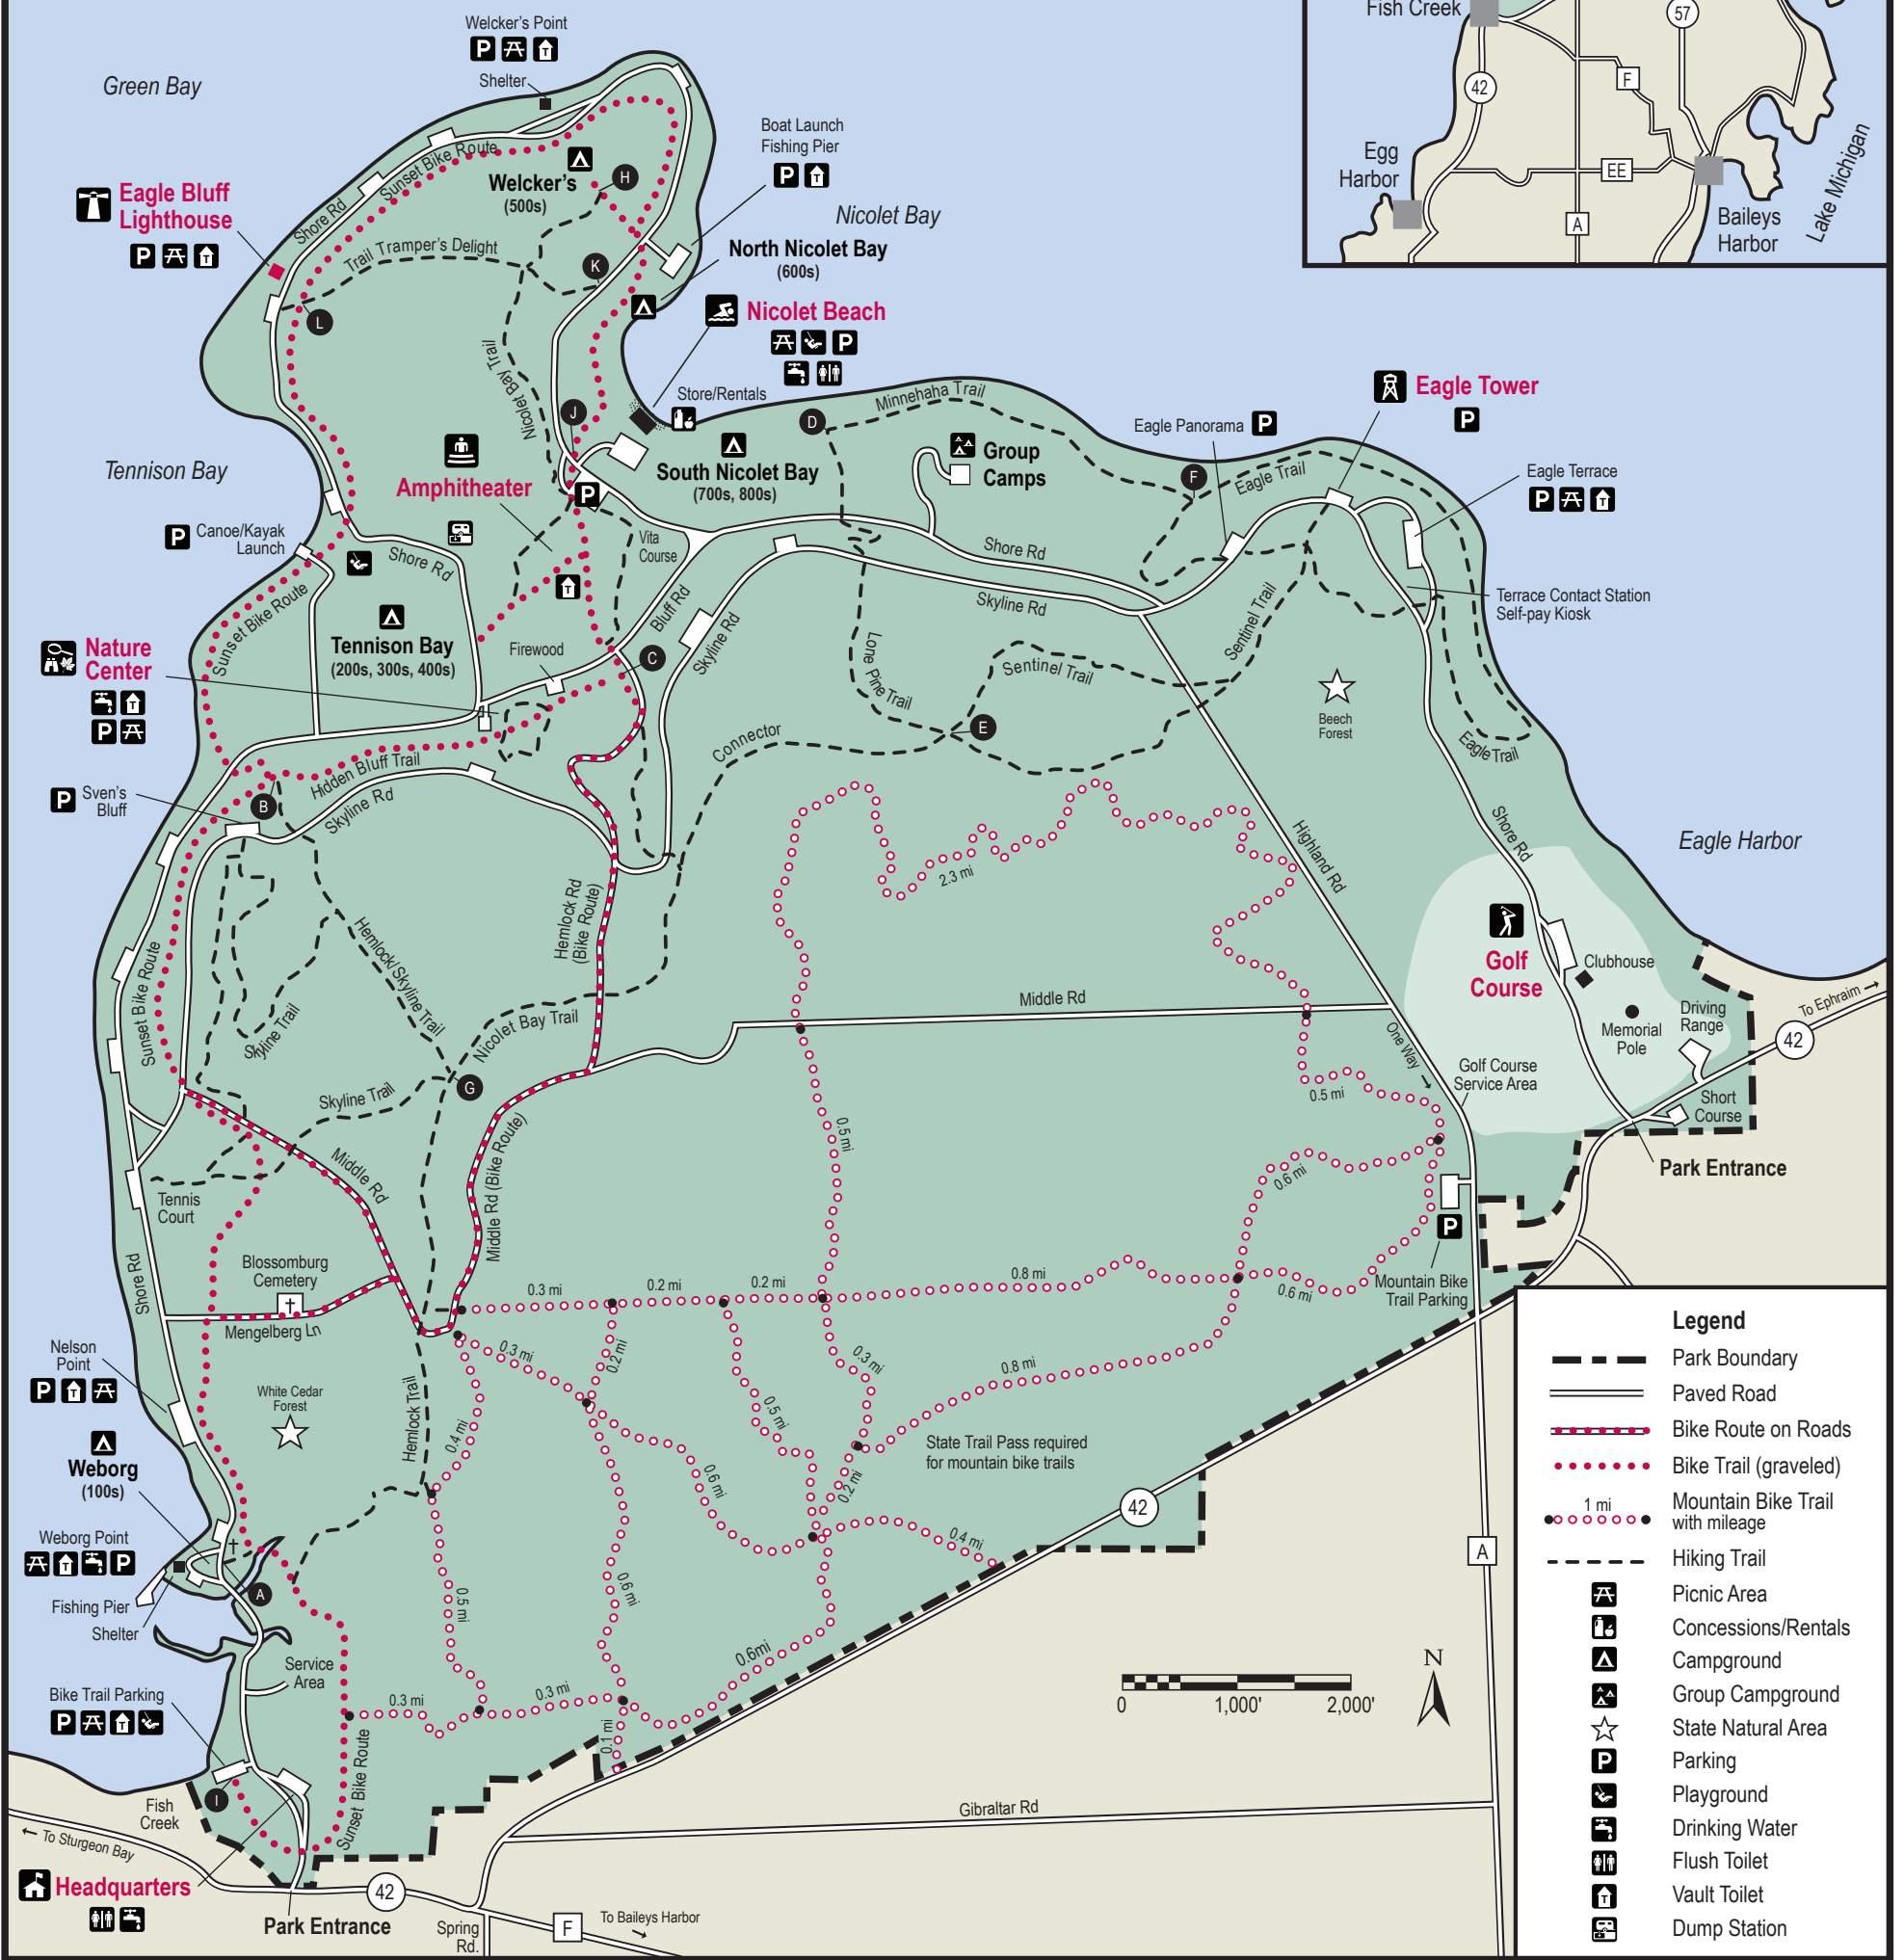

Summer Map Peninsula State Park

Legend	
	Park Boundary
	Paved Road
	Bike Route on Roads
	Bike Trail (graveled)
	Mountain Bike Trail with mileage
	Hiking Trail
	Picnic Area
	Concessions/Rentals
	Campground
	Group Campground
	State Natural Area
	Parking
	Drinking Water
	Flush Toilet
	Vault Toilet
	Dump Station