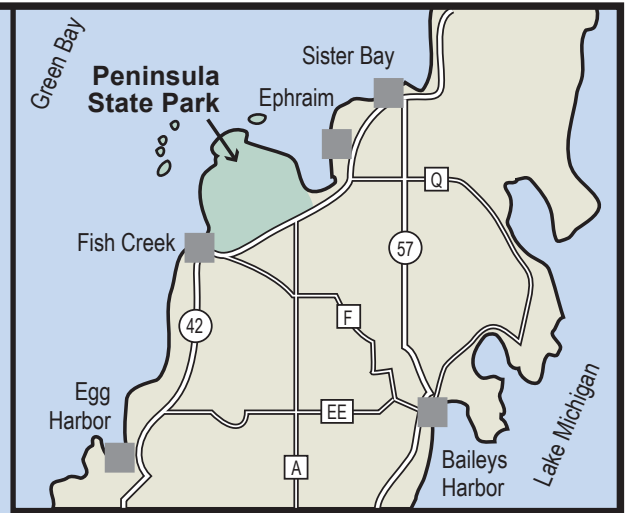

Summer Map Peninsula State Park

Legend	
	Park Boundary
	Paved Road
	Bike Route on Roads
	Bike Trail (graveled)
	Mountain Bike Trail with mileage
	Hiking Trail
	Picnic Area
	Concessions/Rentals
	Campground
	Group Campground
	State Natural Area
	Parking
	Drinking Water
	Flush Toilet
	Vault Toilet
	Dump Station